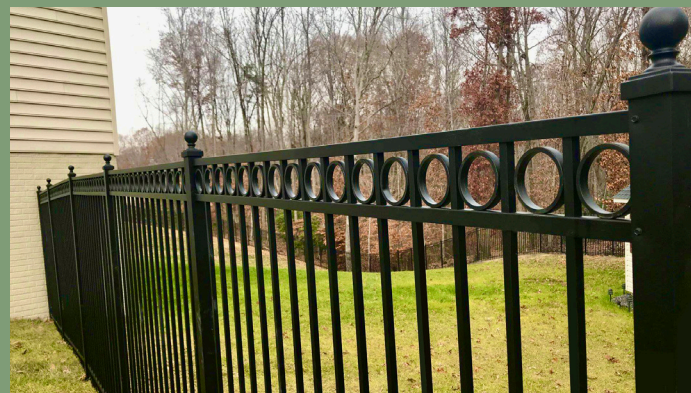

Scrolls & Rings

Accessories
Finials, scrolls, caps, & more!