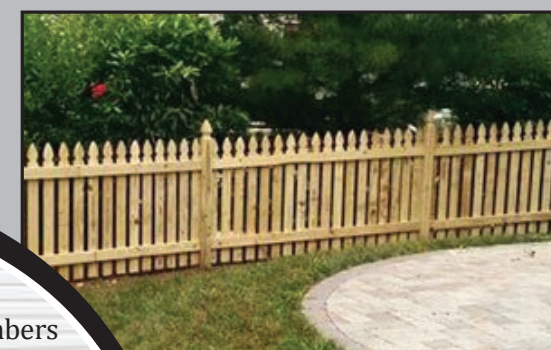

6' Tall Picket with Lattice Topper 1x4 Members

4' Tall French Gothic Picket