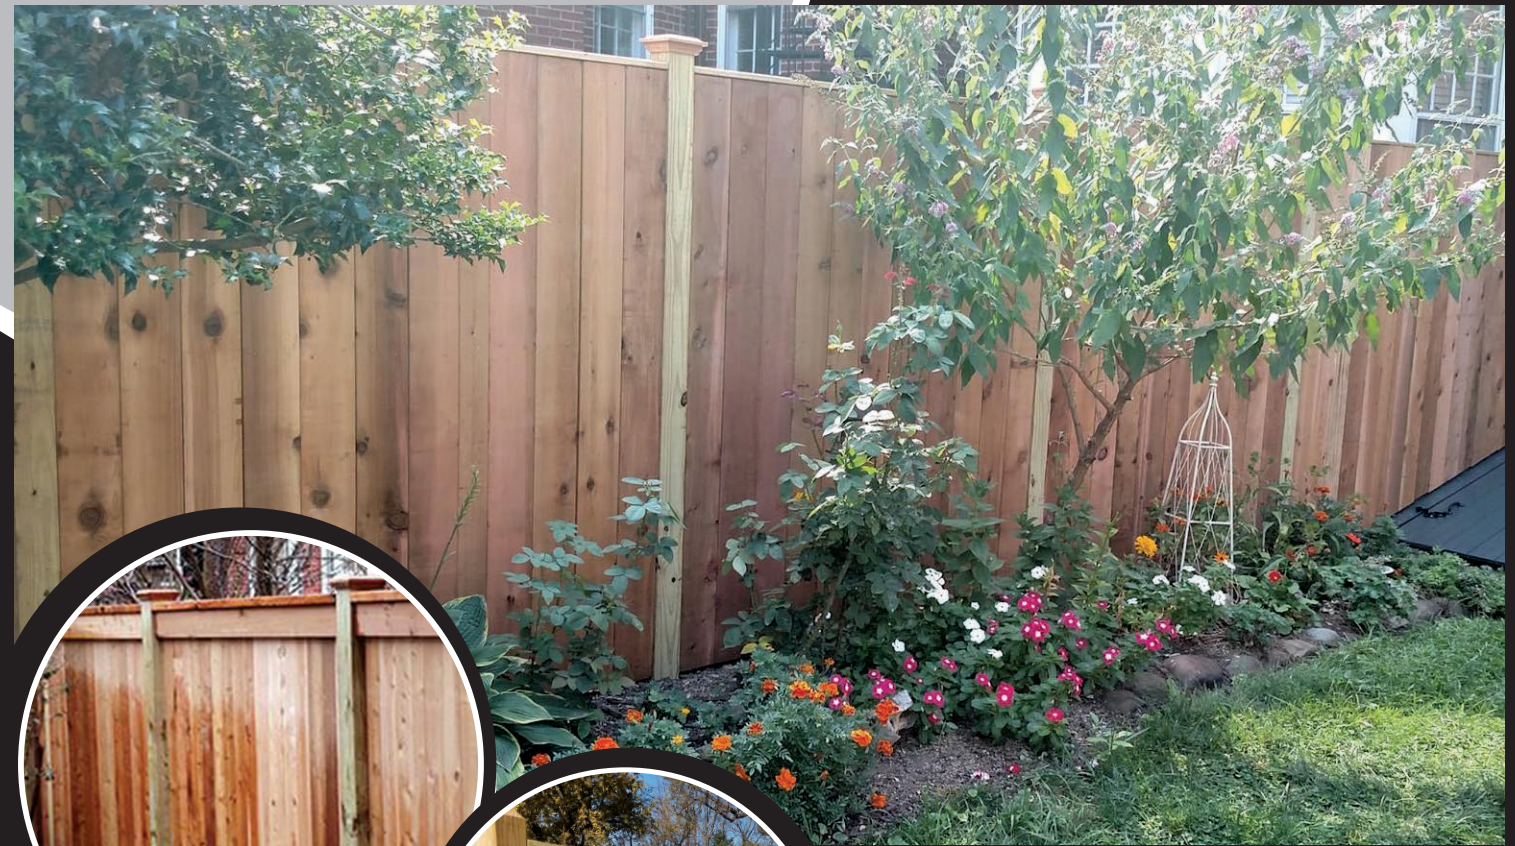

Wood Fences

MHIC 87642
Licensed and Insured
Major Credit Cards Accepted
Free Estimates

(301) 964-9379

info@albaughandsons.com